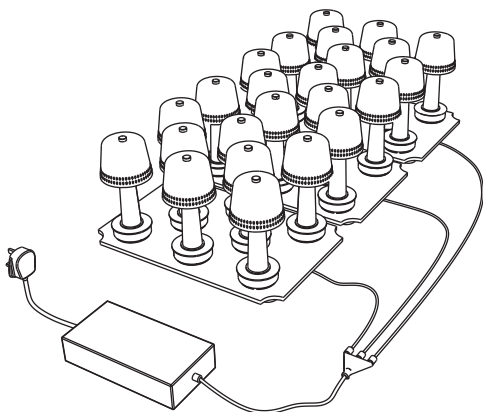

## 8 POINT CHARGING TRAY - PT/CS1

This charging tray powers up to 8 lamps simultaneously. Each lamp will charge 0-100% in approximately 5 hours.

TRAY DIMENSIONS (WxDxH)	430 x 290 x 28mm / 17.0 x 11.4 x 1.1in
DRIVER DIMENSIONS (WxDxH)	168 x 72 x 33mm / 6.6 x 2.8 x 1.3in
INPUT / OUTPUT	230V / 156W - (8x 5V/3A)
CABLE LENGTH	4500mm / 177.2in

## 3 x 8 POINT CHARGING SYSTEM - PT/CS3

From a single input, three charging trays can power up to 24 lamps simultaneously. Each lamp will charge 0-100% in approximately 5 hours.

TRAY DIMENSIONS (WxDxH)	430 x 290 x 28mm / 17.0 x 11.4 x 1.1in
DRIVER DIMENSIONS (WxDxH)	243 x 120 x 53mm / 9.2 x 1in
INPUT / OUTPUT	230V / 552W - (24x 5V/3A)
CABLE LENGTH	3750mm / 147.6in

INPUT / OUTPUT	5V-3A (15W)
CABLE LENGTH	2000mm / 78.7in

DIMENSIONS (WxDxH)	40 x 82 x 50mm / 1.6 x 3.2 x 2.0in
INPUT / OUTPUT	230v / 5V-3A (15W)