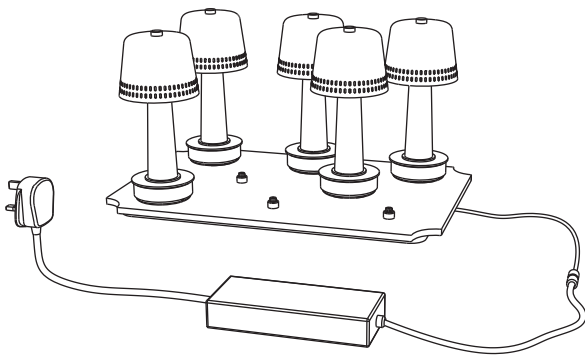

## 8 POINT CHARGING TRAY - PT/CS1

This charging tray powers up to 8 lamps simultaneously. Each lamp will charge 0-100% in approximately 5 hours.

TRAY DIMENSIONS (WxDxH)	430 x 290 x 28mm / 17.0 x 11.4 x 1.1in
DRIVER DIMENSIONS (WxDxH)	168 x 72 x 33mm / 6.6 x 2.8 x 1.3in
INPUT / OUTPUT	230V / 156W - (8x 5V/3A)
CABLE LENGTH	4500mm / 177.2in

## 3 x 8 POINT CHARGING SYSTEM - PT/CS3

From a single input, three charging trays can power up to 24 lamps simultaneously. Each lamp will charge 0-100% in approximately 5 hours.

TRAY DIMENSIONS (WxDxH)	430 x 290 x 28mm / 17.0 x 11.4 x 1.1in
DRIVER DIMENSIONS (WxDxH)	243 x 120 x 53mm / 9.2 x 1in
INPUT / OUTPUT	230V / 552W - (24x 5V/3A)
CABLE LENGTH	3750mm / 147.6in

INPUT / OUTPUT	5V-3A (15W)
CABLE LENGTH	2000mm / 78.7in

DIMENSIONS (WxDxH)	40 x 82 x 50mm / 1.6 x 3.2 x 2.0in
INPUT / OUTPUT	230v / 5V-3A (15W)