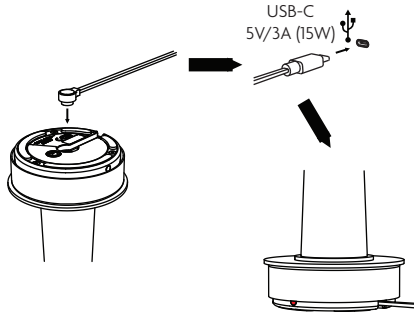

PORTABLES

CHARGING ACCESSORIES

USB-C CHARGING CABLE - PT/USBC-CABLE

All lamps are supplied with a charging cable with magnetic DC pin to connect to the underside of the lamp. 15W input will charge 0-100% in approximately 2-3 hours. The lamp can be used while charging.

INPUT / OUTPUT	5V-3A (15W)
CABLE LENGTH	2000mm / 78.7in