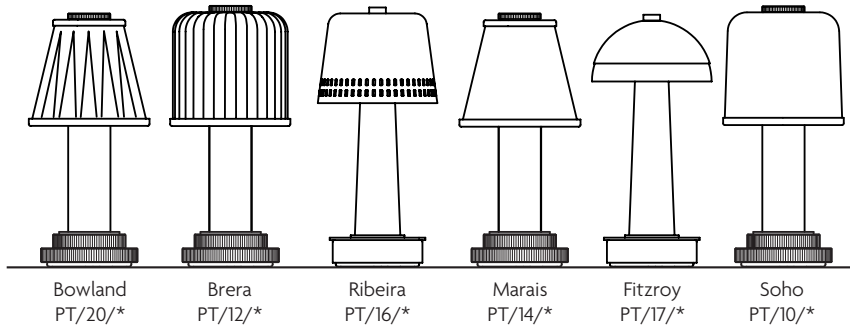

PORTABLES

CHARGING ACCESSORIES

The following charging accessories are compatible with all portable lamps from Chelsom. Please contact us to discuss your requirements.